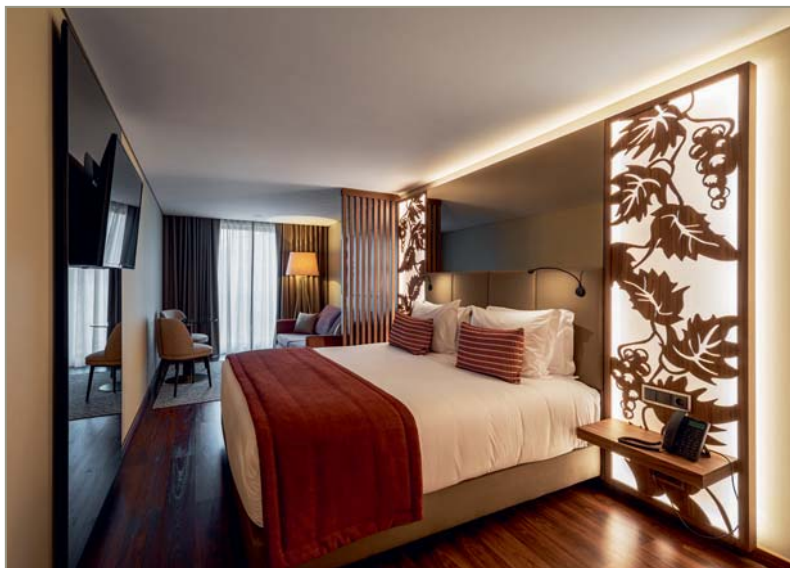

# TURIM OPORTO HOTEL

100 Quartos  
100 Rooms

Ar Condicionado  
Air Conditioned

Sala Multimédia  
Business Center

Wireless  
Wireless

Sala de Leitura  
Reading Room

Quarto Executivo  
Executive Room

Piscina  
Swimming Pool